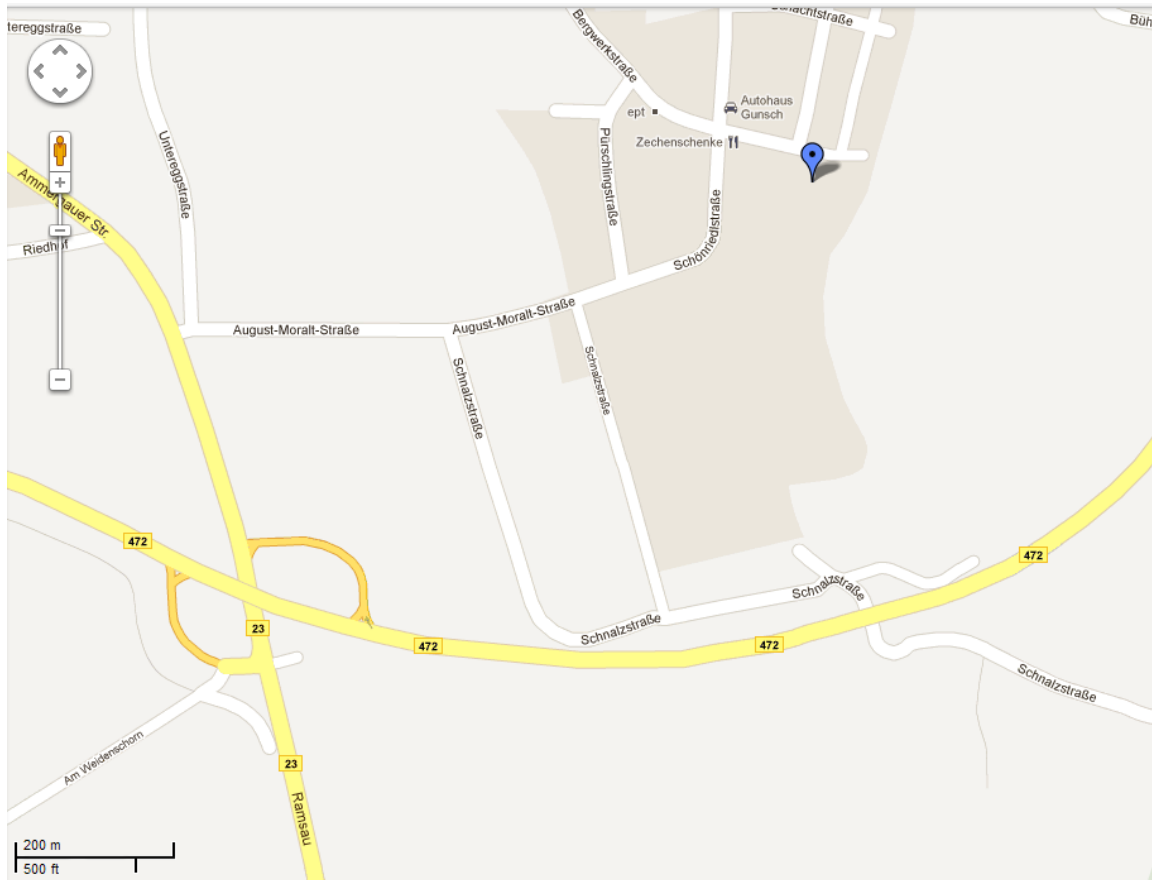

How to find us

:

You are coming from Landsberg or Weilheim:

- Drive out on Exit (Ausfahrt) Peiting-Süd / Garmisch-Partenkirchen coming from Landsberg turn left towards Peiting
or
coming from Weilheim turn right towards Peiting
then
- Continue about 400m, turn right towards the industrial area south (Gewerbegebiet Süd) / road August Moralt. Go through this road, take an additional 90 ° curve to the left (Road Schönriedelstraße), then on the right side of the mini golf course and guest house Zechenschenke. Turn right after the guesthouse right in the road Zechenstraße, go straight on this road, continue through the open gate and turn immediately right after the barrier.